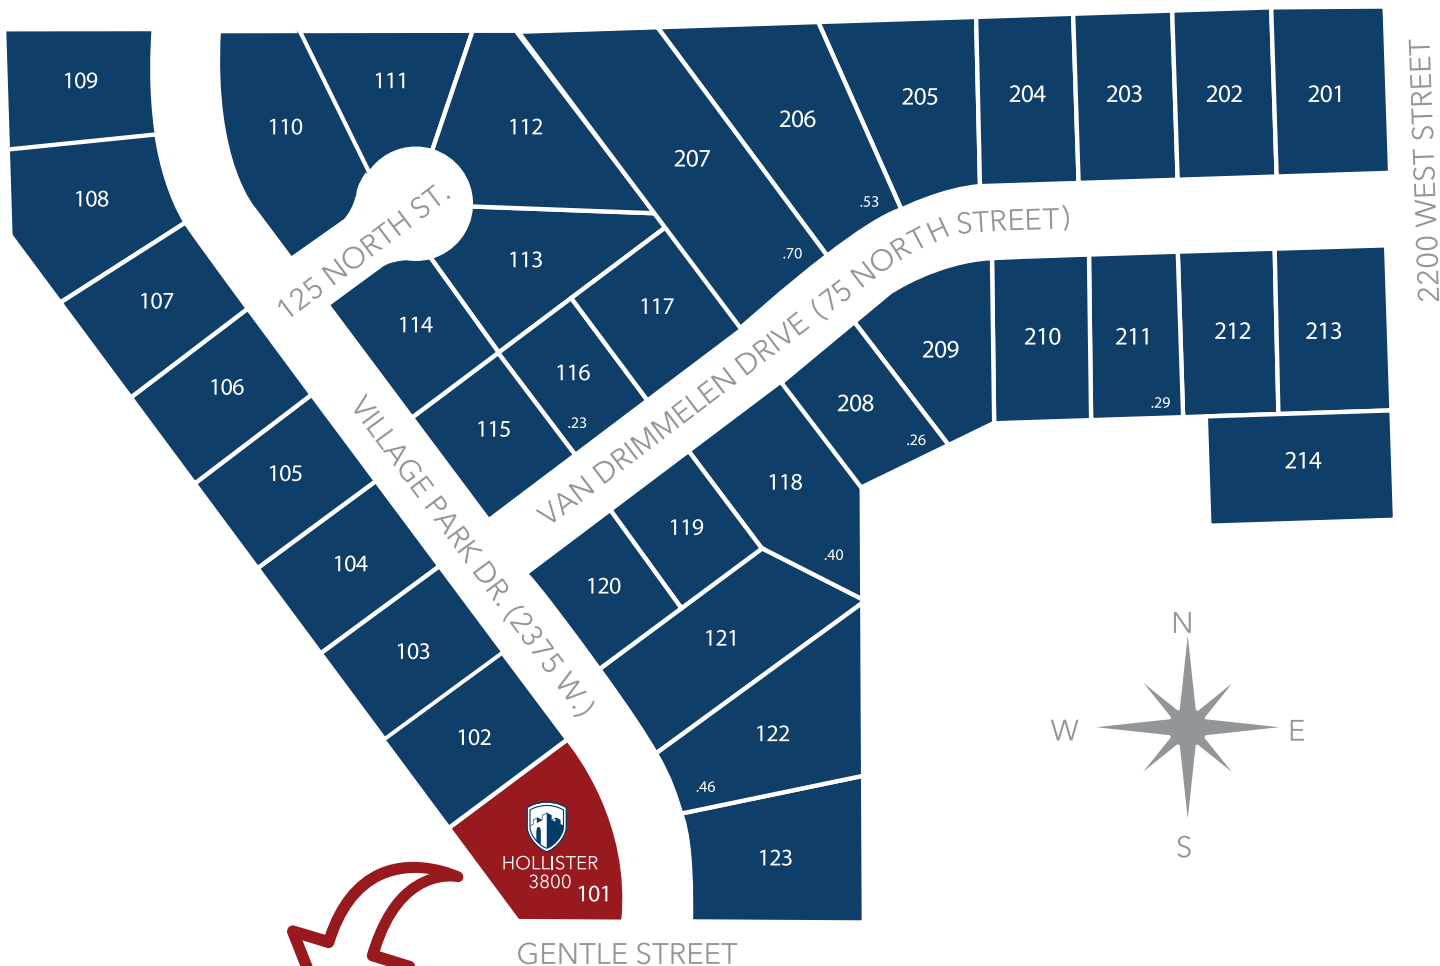

**CASTLE
CREEK
HOMES**

FLINT FIELDS SUBDIVISION

GENTILE ST FIELDSTONE WAY - LAYTON, UT

**VISIT OUR MODEL!
SCHEDULE A WALK-THRU**
 **(801) 937-4836**

 AVAILABLE
  SOLD
  SPEC HOME
  MODEL HOME

SCHOOLS:

Layton High School • Legacy Jr. High • Ellison Park Elementary