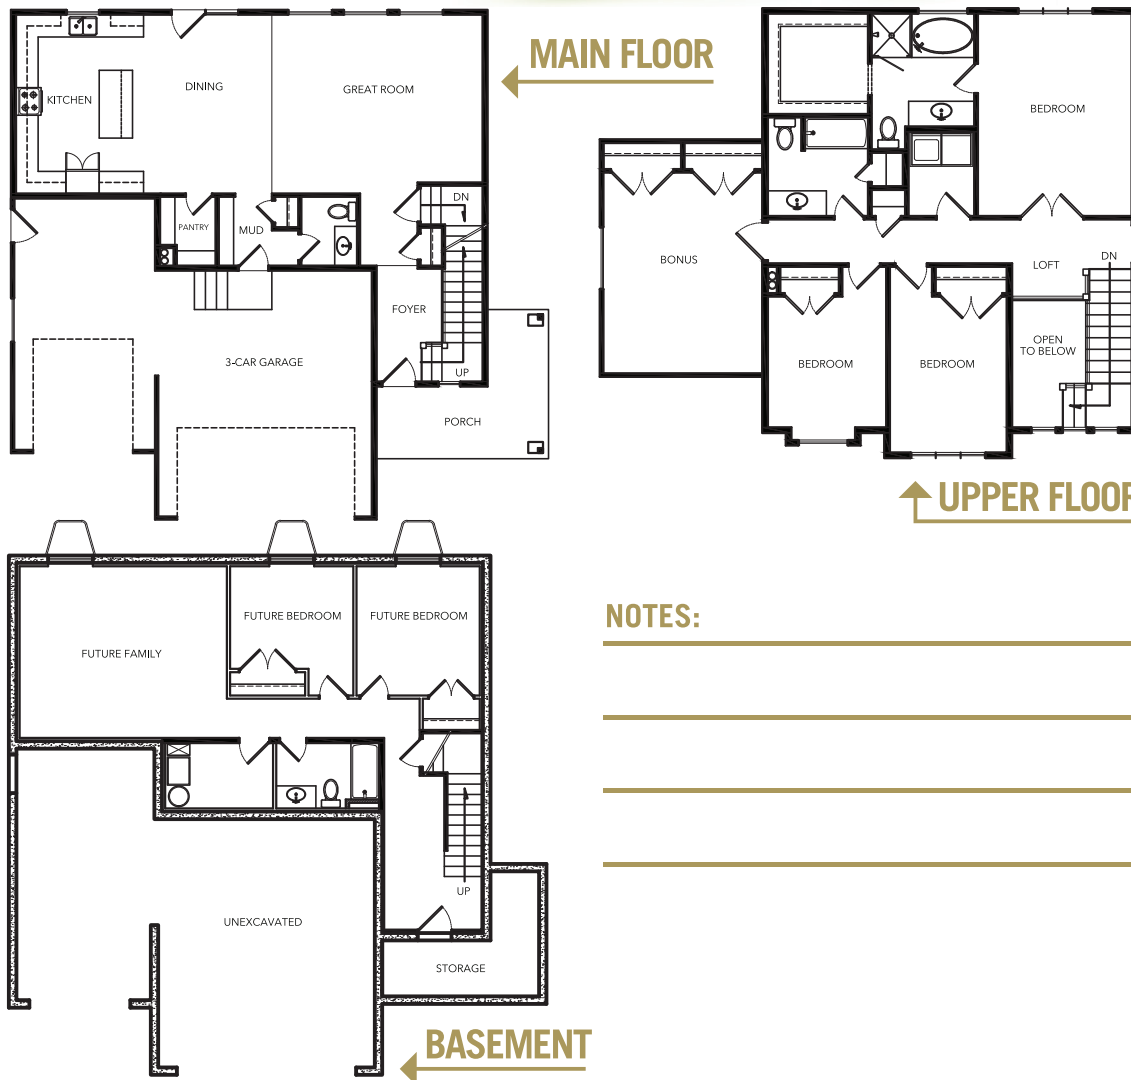

THE CENTURION 3400

— TWO STORY —

Total Square Feet: 3,380

Finished Square Feet: 2,215

Unfinished Square Feet: 1,165

— FEATURING —

- 4 Bedrooms / Bonus Room
- 2 ½ Baths
- Wrap-Around Porch
- Spacious Kitchen
- Large Great Room
- Cold Storage
- Grand Bath w/Garden Tub
- Custom Railings
- Upstairs Laundry
- Mud Bench Area
- French Doors
- 3-Car-Capacity Garage

NOTES:

**CASTLE CREEK
HOMES**
EXPERIENCE OUR DIFFERENCE™

CASTLECREEKHOMES.COM