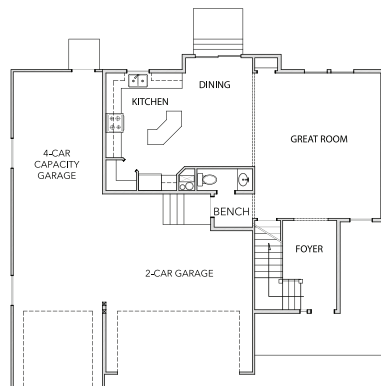

THE SPARTAN 3100

— TWO STORY —

Total Square Feet: 3,065

Finished Square Feet: 2,095

Unfinished Square Feet: 970

— FEATURING —

- 4-5 Bedrooms
- 2 1/2 Baths
- Spacious Kitchen
- Walk-In Closet
- Mud Bench Area
- Custom Railings
- French Doors
- 4-Car-Capacity Garage
- Grand Bath w/Garden Tub
- Bonus Room or 5th Bedroom
- Wrap-Around Porch
- Cold Storage Room
- Vaulted Master Bedroom
- Upstairs Laundry

BASEMENT

MAIN FLOOR

2ND FLOOR

NOTES:

CASTLE CREEK
HOMES

EXPERIENCE OUR DIFFERENCE™

OFFICE : 801-937-4836

CASTLECREEKHOMES.COM