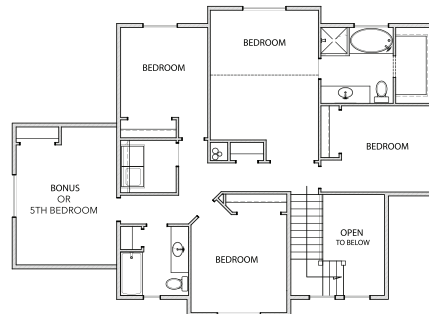

2ND FLOOR

NOTES:

CASTLE CREEK
HOMES

EXPERIENCE OUR DIFFERENCE™

OFFICE : 801-937-4836

CASTLECREEKHOMES.COM