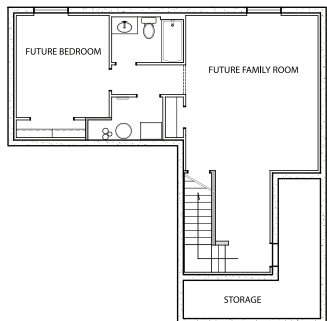

THE SPARTAN 3100

— TWO STORY —

Total Square Feet: 3,065

Finished Square Feet: 2,095

Unfinished Square Feet: 970

— FEATURING —

- 4-5 Bedrooms
- 2 1/2 Baths
- Spacious Kitchen
- Walk-In Closet
- Mud Bench Area
- Custom Railings
- French Doors
- 4-Car-Capacity Garage
- Grand Bath w/Garden Tub
- Bonus Room or 5th Bedroom
- Wrap-Around Porch
- Cold Storage Room
- Vaulted Master Bedroom
- Upstairs Laundry

BASEMENT